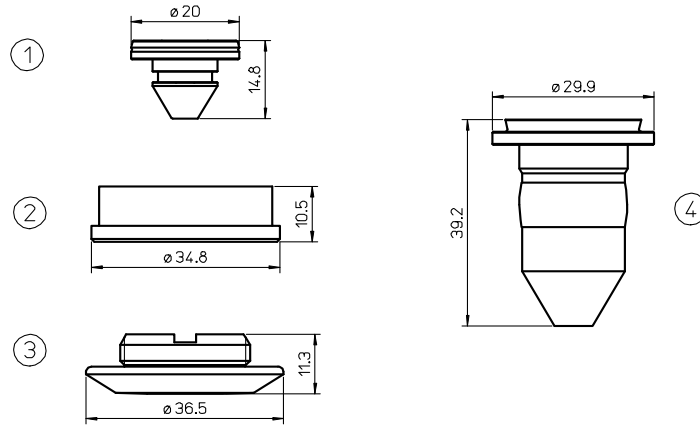

9	0353202	TRUMPF® BRUSH - TASTER
10	088557	TRUMPF® NOZZLE 90°
11	256184	TRUMPF® BLOW TUBE

Picture #	Part Number	DESCRIPTION
1	202952	TRUMPF® NOZZLE Ø 0.8
	218969	TRUMPF® NOZZLE Ø 1.0
	209402	TRUMPF® NOZZLE Ø 1.4 HD
	217953	TRUMPF® NOZZLE Ø 1.7 HD
2		TRUMPF® STYLUS FOOT
3	216086	TRUMPF® STYLUS FOOT
4	060653	TRUMPF® NOZZLE Ø 0.8
	060653	TRUMPF® NOZZLE Ø 1.0
	060653	TRUMPF® NOZZLE Ø 1.4

TRUMPF® OILS

Part Number	DESCRIPTION
145961	TRUMPF® OIL TURBINE - L 1
125874	TRUMPF® CUT OIL AKAMIN - L 1
134336	TRUMPF® OIL VACUUM PUMP - L 1
356258	TRUMPF® CUT FLUID-BLU TYPE - L 1
108758	TRUMPF® OIL TRANSMISSION X AXES - L 1
121946	TRUMPF® OIL SCREW GEAR - L 1
133520	TRUMPF® OIL MOTOR RED.LONG. BELT CONVEYOR - L 1
136414	TRUMPF® OIL LONG.BELT CONVEYOR BRUSHES - L 1