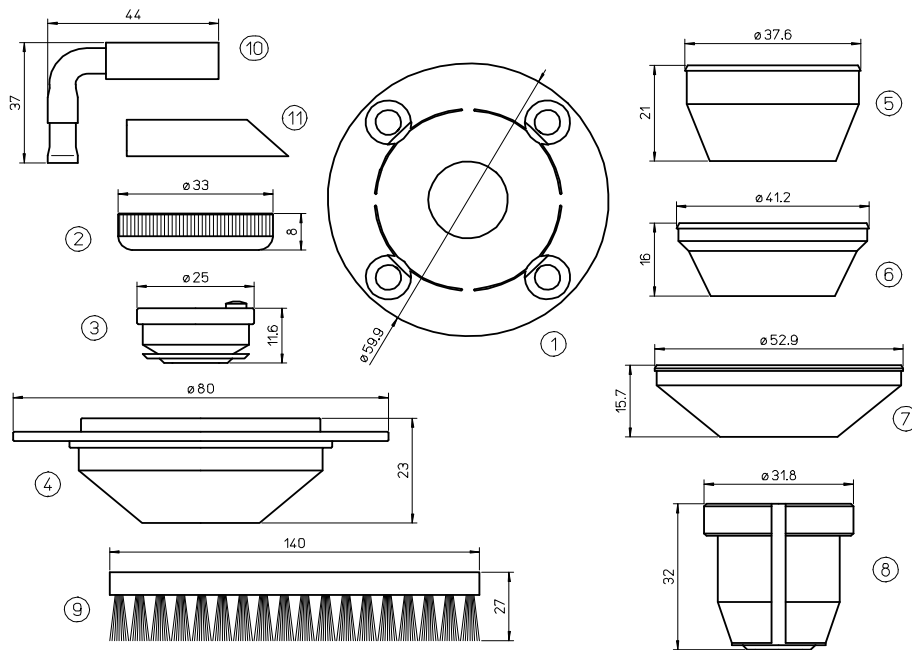

4		TRUMPF® NOZZLE Ø 2.3 HD ECONOMY GAS
	ESSE A. DESIGN	TRUMPF® SPECIAL NOZZLE Ø 2.3HD CP
	ESSE A. DESIGN	TRUMPF® SPECIAL NOZZLE Ø 2.3HD CP
	ESSE A. DESIGN	TRUMPF® SPECIAL NOZZLE Ø 2.5HD CP
	ESSE A. DESIGN	TRUMPF® SPECIAL NOZZLE Ø 2.5HD CP
	ESSE A. DESIGN	TRUMPF® SPECIAL NOZZLE Ø 2.7HD CP
	ESSE A. DESIGN	TRUMPF® SPECIAL NOZZLE Ø 2.7HD CP
5	ESSE A. DESIGN	TRUMPF® EXTENDED NOZZLE Ø 0.8
	ESSE A. DESIGN	TRUMPF® EXTENDED NOZZLE Ø 1.0
	ESSE A. DESIGN	TRUMPF® EXTENDED NOZZLE Ø 1.4
	ESSE A. DESIGN	TRUMPF® EXTENDED NOZZLE Ø 1.7

Picture #	Part Number	DESCRIPTION
1	234485	TRUMPF® BREAK-AWAY
2	216066	TRUMPF® SIGNBOARD
3	258809-243839-247894	TRUMPF® CERAMIC NOZZLE HOLDER
4	216065	TRUMPF® TEFLON COVER
5	256153-955826	TRUMPF® TEFLON COVER
6	254496	TRUMPF® TEFLON COVER
7	225286	TRUMPF® TEFLON COVER
8	254493-260432	TRUMPF® CERAMIC NOZZLE HOLDER